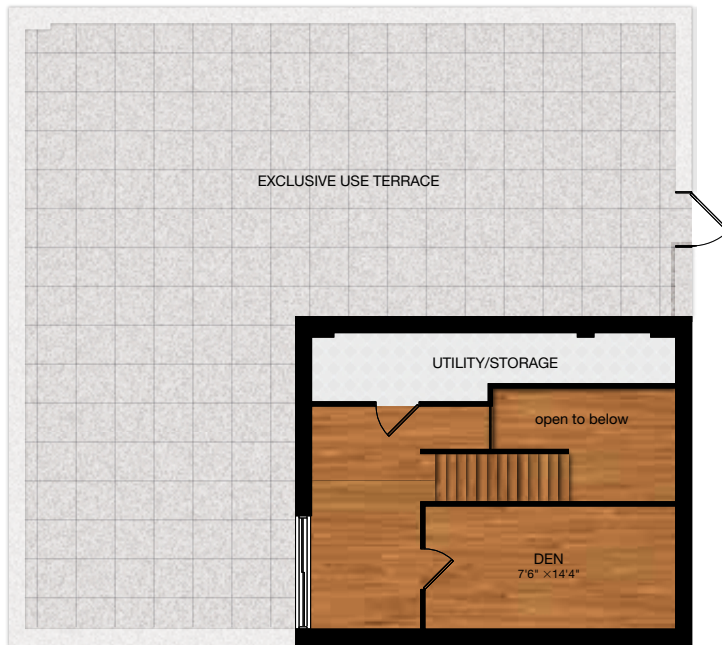

M·A·R·K·E·T
S·Q·U·A·R·E

Two Bedroom Suite C – 2 storeys, 1,800 s.f.*

- Suite includes a working fireplace and exclusive use terrace

UPPER LEVEL

LOWER LEVEL

*Dimensions for typical floor plans are not exact. Actual suites may vary from the example shown here.
Floor plan represents layout at the time of building construction. Many units have been altered to create an open concept.